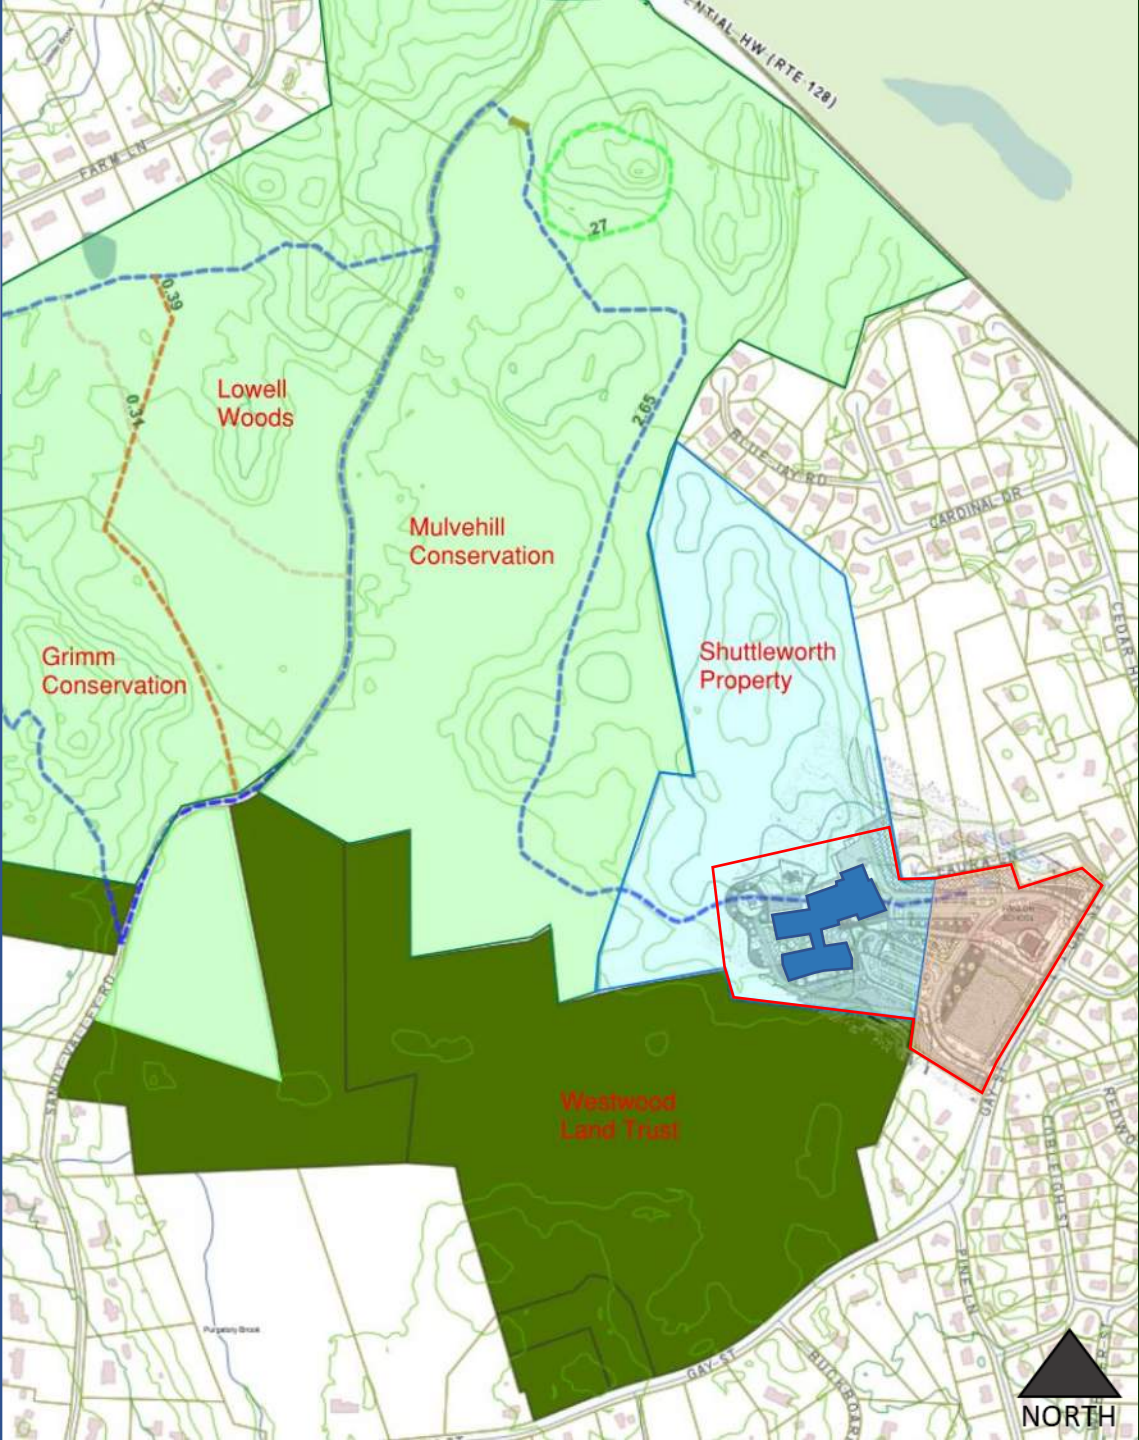

Westwood School District

Existing
Site

Existing
Site

REDACTED

Site Plan

113,141 sf building, 18.5 acres +/-

**Inspired by natural
surroundings**

Community Context

Community Context

Existing Site Inspiration

“a school in the woods”

Educational Vision

Organizational Bubble Diagram Outdoor Connection

An aerial site plan of Hanlon-Deerfield Elementary School. The plan shows a large building complex in the upper right, a parking lot, and an outdoor classroom area in the lower right. A large white rectangular redaction box covers the central portion of the plan. The background is a topographic map showing terrain contours and a road labeled 'TO LOWELL WOODS'.