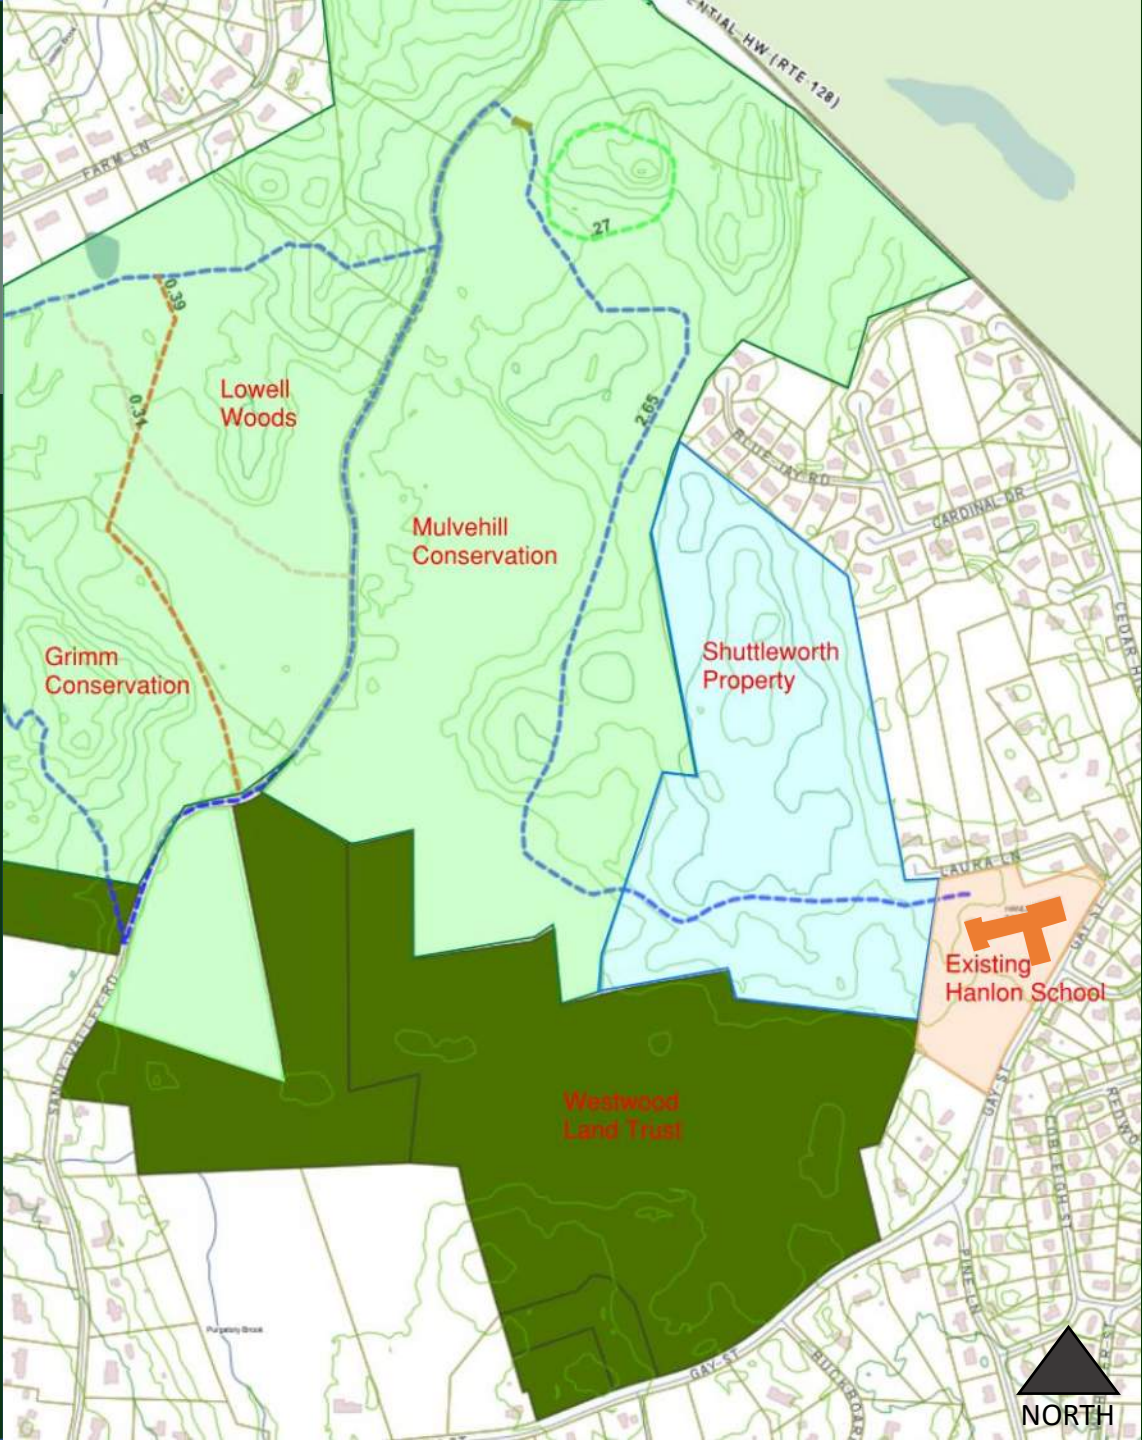

Westwood School District

Existing
Site

Existing
Site

REDACTED

Site Plan

113,141 sf building, 18.5 acres +/-

**Inspired by natural
surroundings**

Community Context

Community Context

Existing Site Inspiration

“a school in the woods”

Educational Vision

Organizational Bubble Diagram Outdoor Connection

An aerial site plan of Hanlon-Deerfield Elementary School. The plan shows a large building complex in the upper right, a parking lot, and an outdoor classroom area in the lower right. A large white rectangular redaction box covers the central portion of the plan. The background is a topographic map showing terrain contours and a road labeled 'TO LOWELL WOODS'.