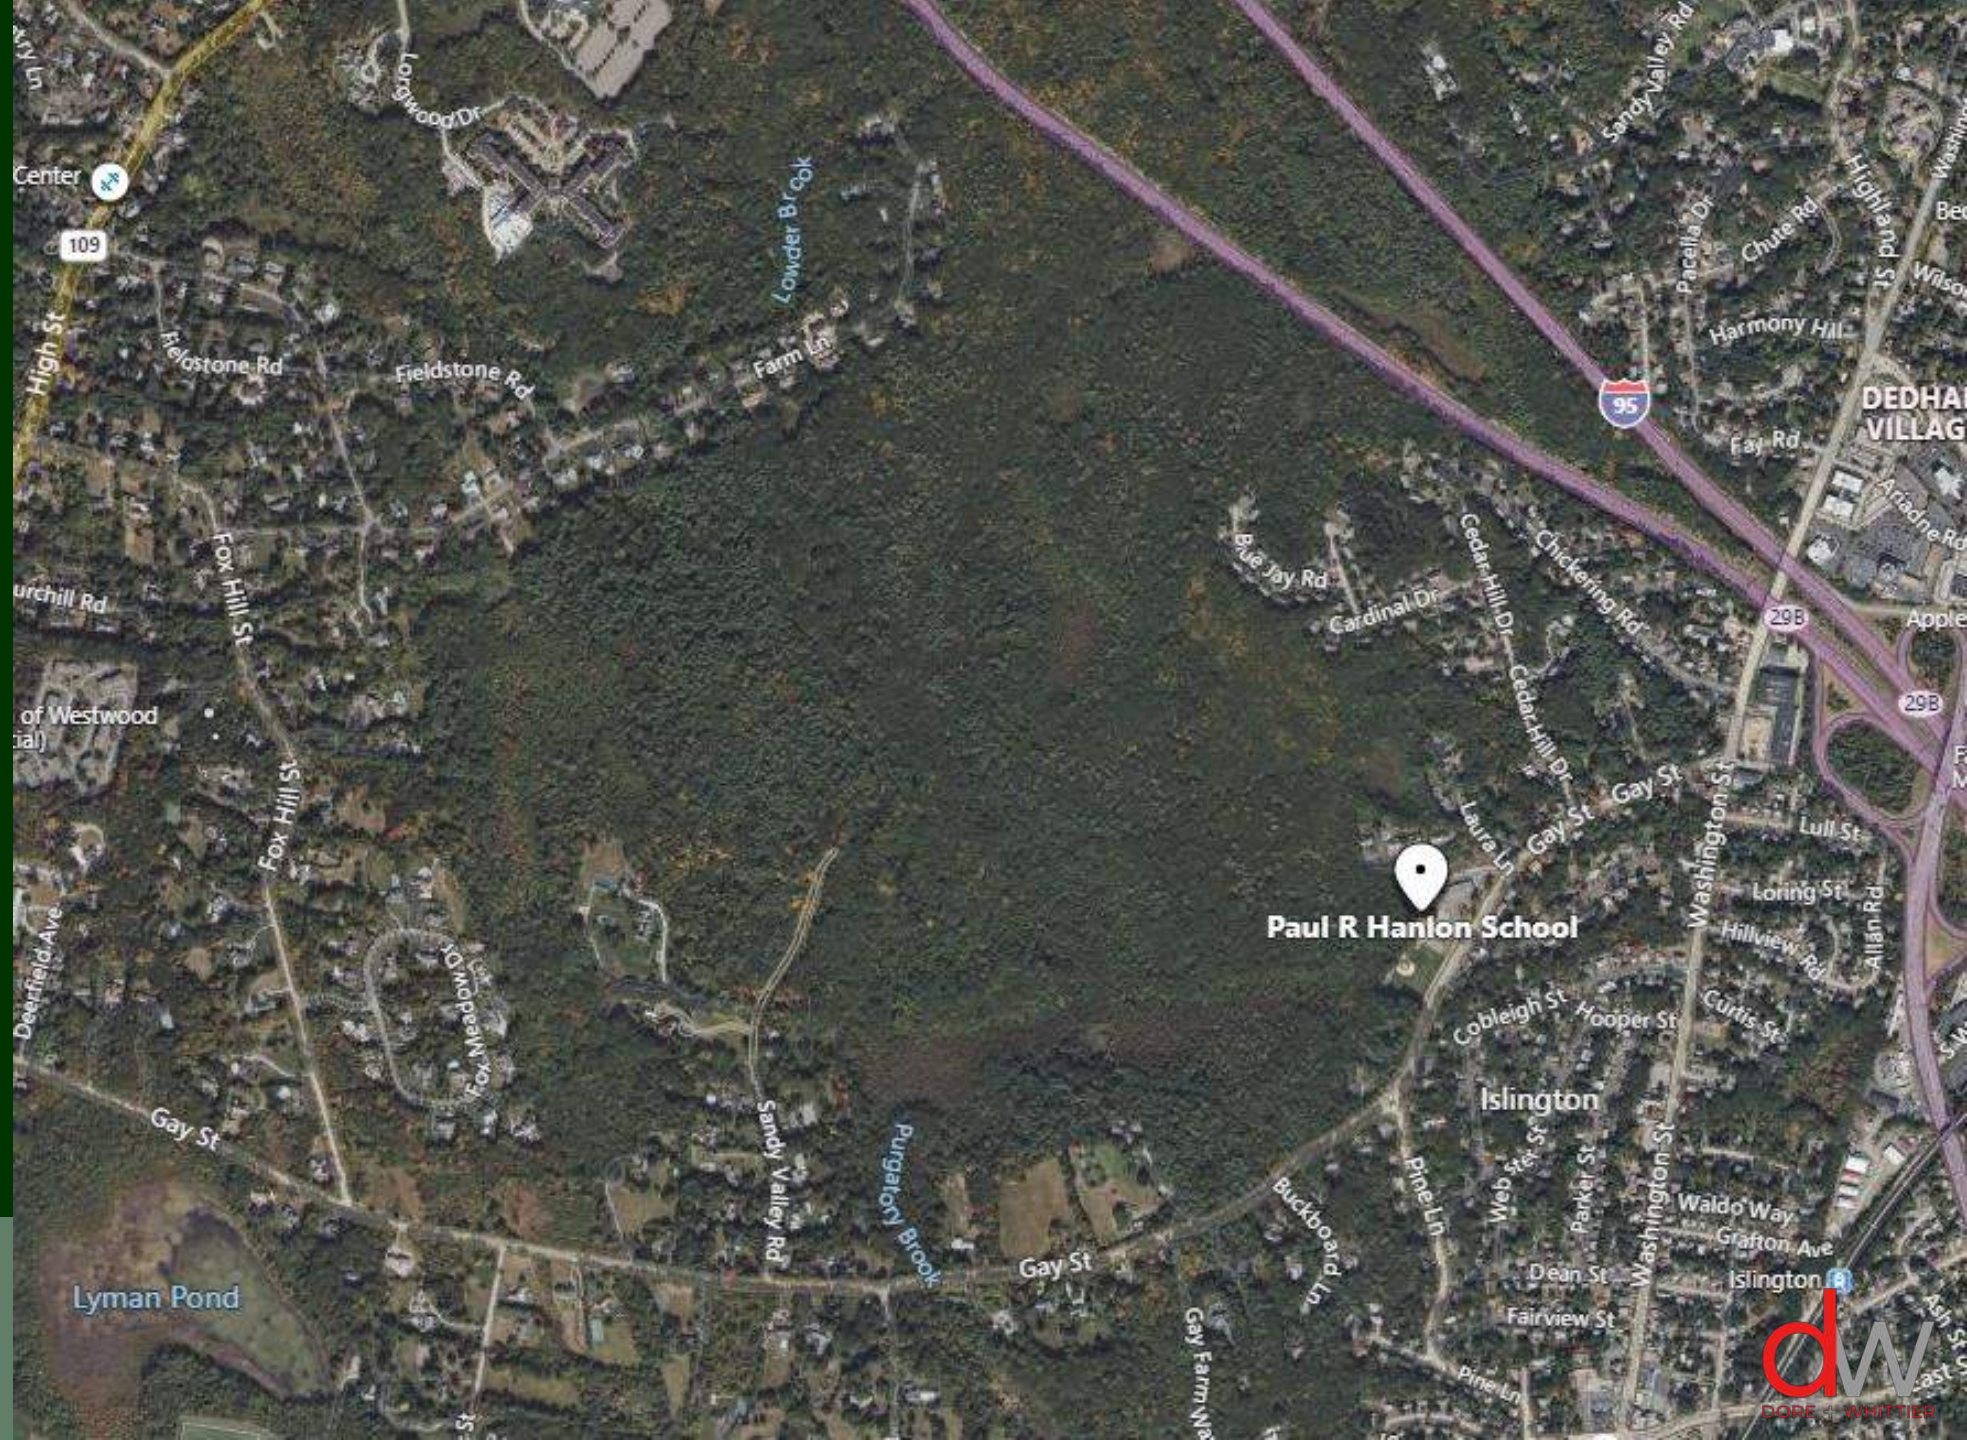

Massachusetts School Building Authority

MA Schools Embrace a Sustainable Future

Hanlon-Deerfield Elementary School
Building Project

“A SCHOOL IN THE WOODS”

Westwood, MA

12.02.2021

**The Vision for the
Hanlon-Deerfield Elementary School
“a school in the woods”
Westwood, MA**

Westwood School District

Existing
Site

Existing
Site

REDACTED

Site Plan

113,141 sf building, 18.5 acres +/-

**Inspired by natural
surroundings**

Community Context

Community Context

Existing Site Inspiration

“a school in the woods”

Educational Vision

Organizational Bubble Diagram Outdoor Connection

An aerial site plan of Hanlon-Deerfield Elementary School. The plan shows a large building complex in the upper right, a parking lot, and an outdoor classroom area in the lower right. A large white rectangular redaction box covers the central portion of the plan. The background is a topographic map showing terrain contours and a road labeled 'TO LOWELL WOODS'.