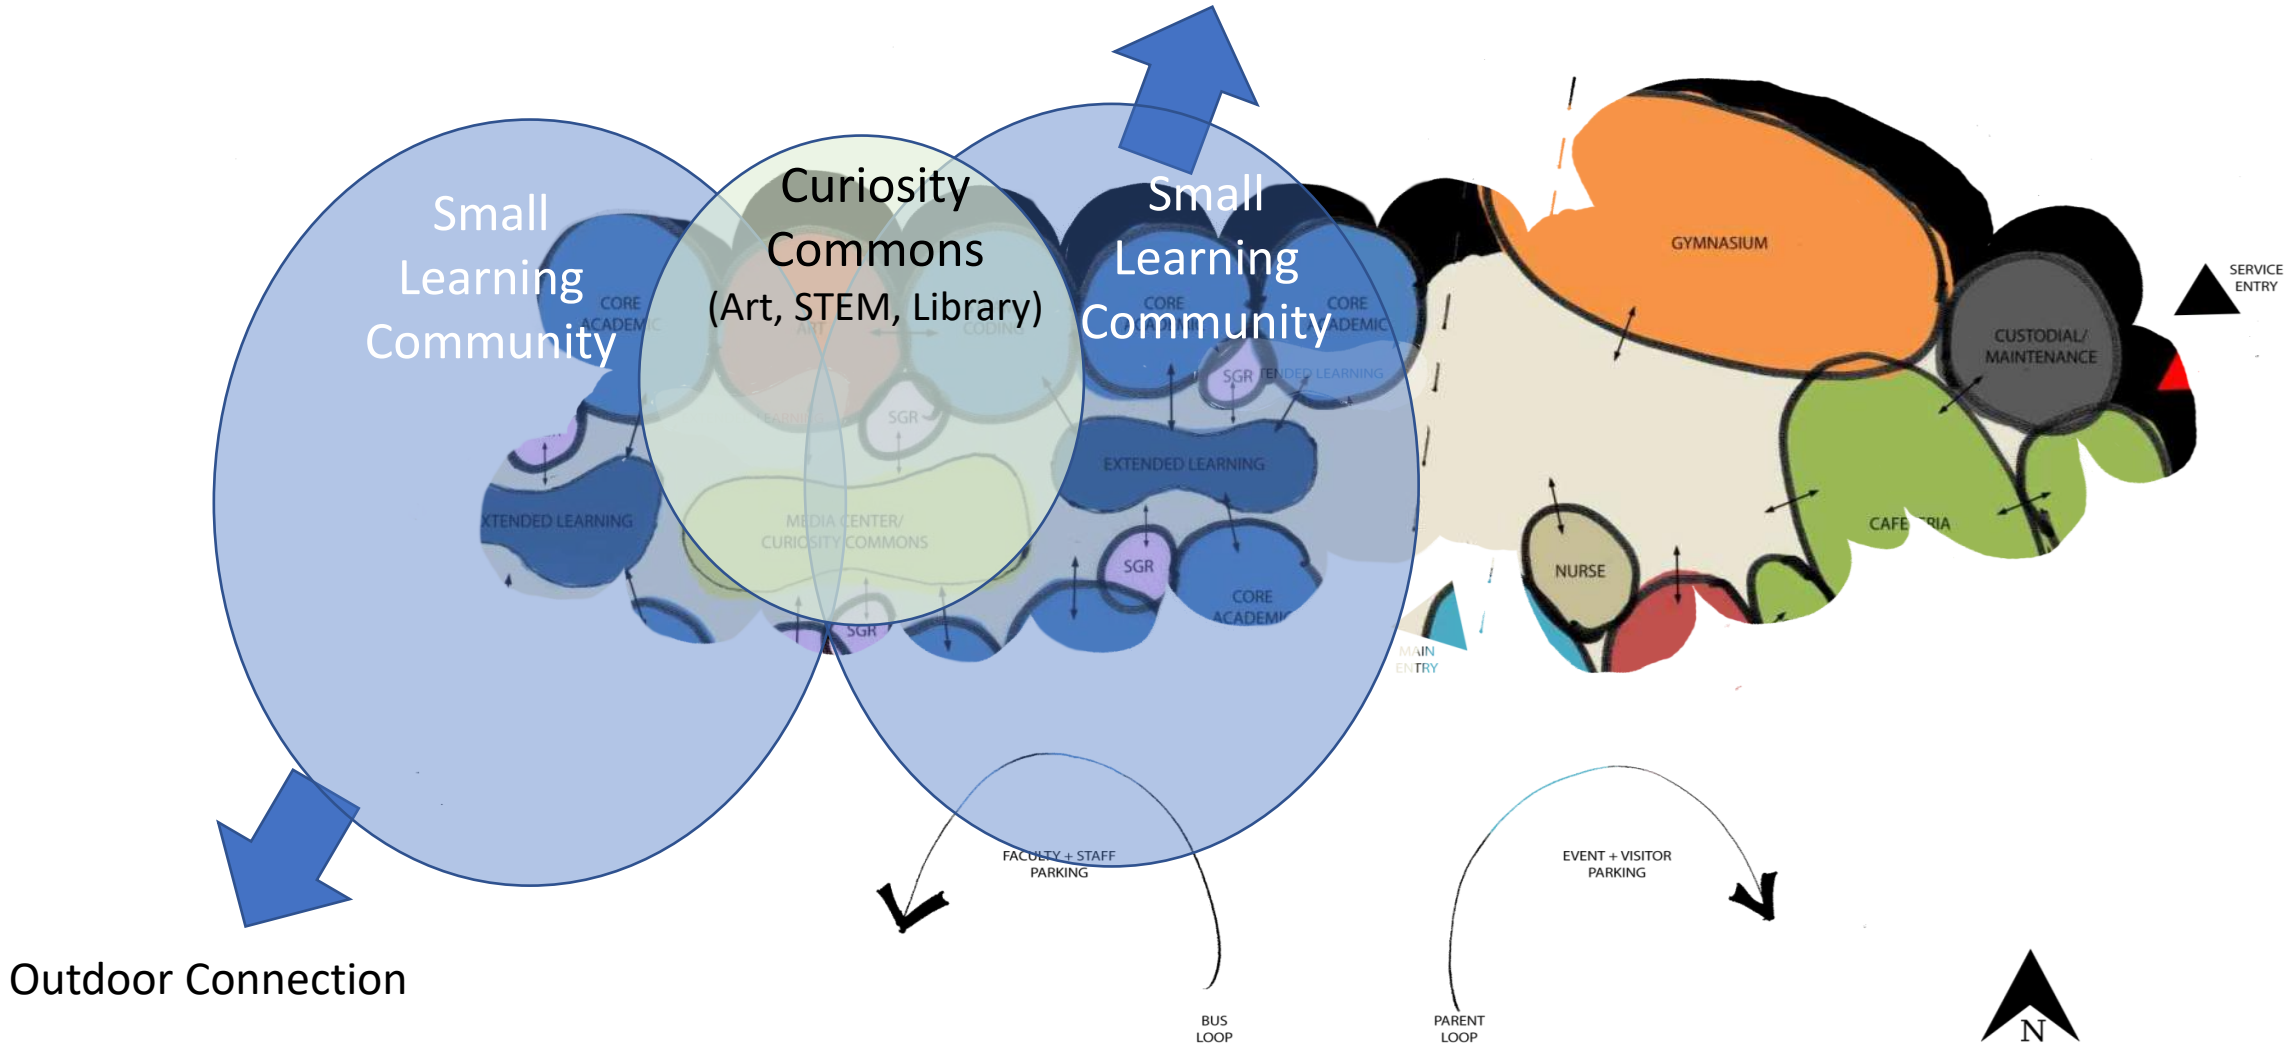

Community Context

Existing Site Inspiration

“a school in the woods”

Educational Vision

Organizational Bubble Diagram Outdoor Connection

An aerial site plan of Hanlon-Deerfield Elementary School. The plan shows a large building complex in the upper right, a parking lot, and an outdoor classroom area in the lower right. A large white rectangular redaction box covers the central portion of the plan. The background is a topographic map showing terrain contours and a road labeled 'TO LOWELL WOODS'.

REDACTED

OUTDOOR
CLASSROOM

CLASSROOM

Hanlon-Deerfield Elementary School
Westwood, MA

EXTENDED LEARNING AREA

Hanlon-Deerfield Elementary School
Westwood, MA

LOBBY

Hanlon-Deerfield Elementary School
Westwood, MA