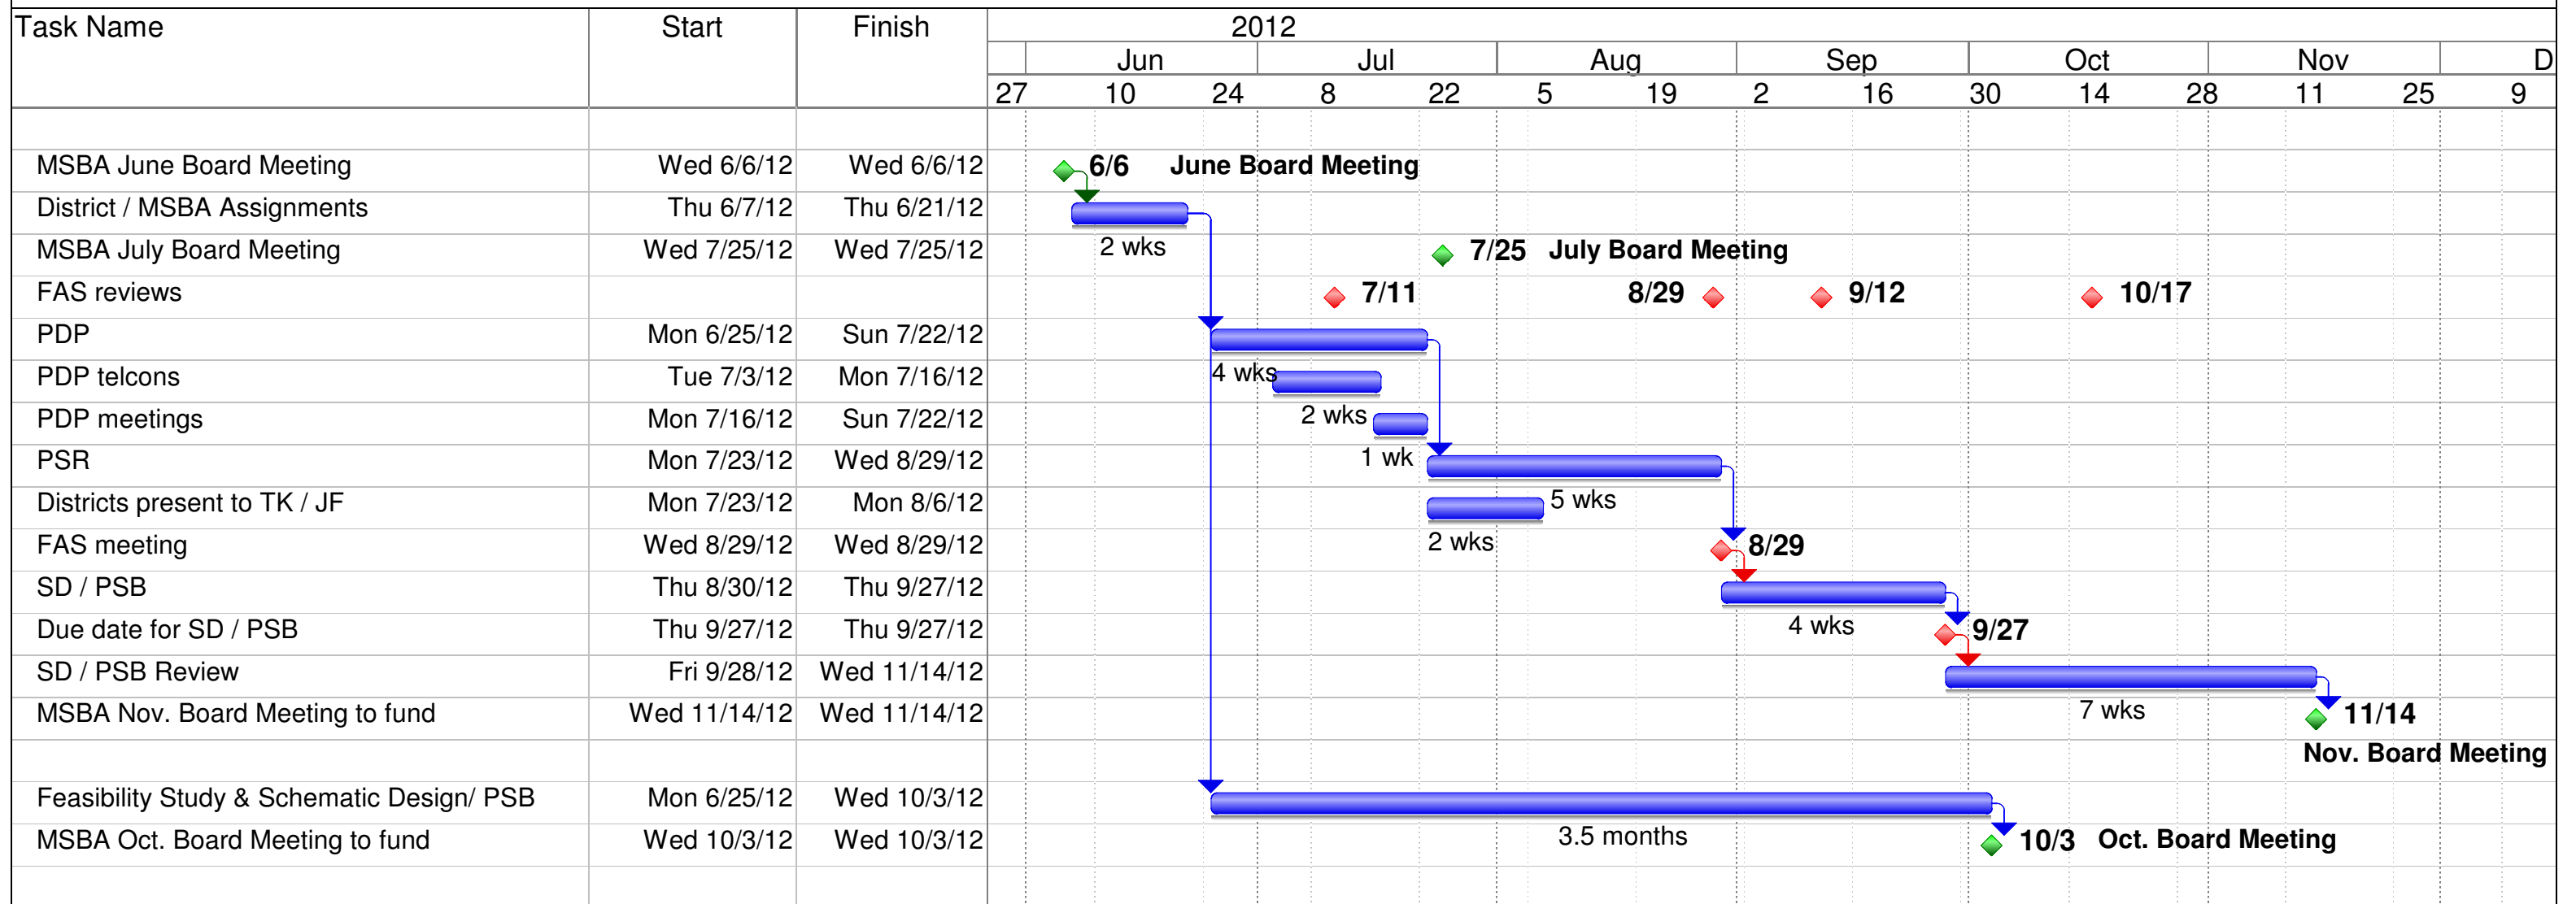

SCIENCE LAB INITIATIVE SCHEDULE (PAGE 2)

June to November 2012 Board

Science Lab Initiative Schedule
June to November 2012 Board Meeting - 4/3/12

Progress
Board Meeting
Milestone